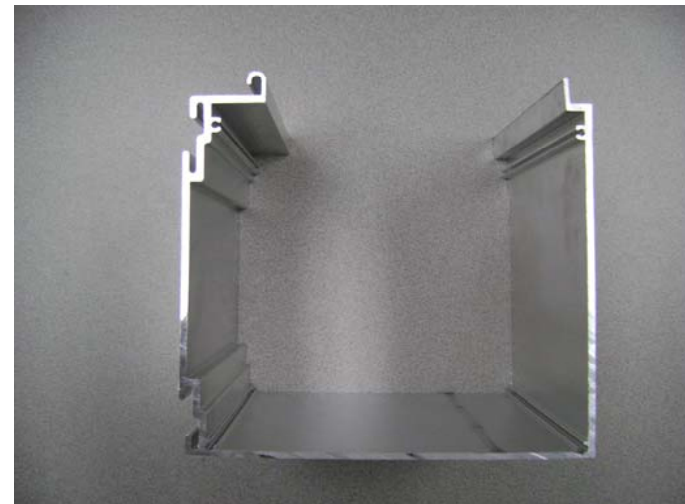

**EXCELLART SIGN PRODUCTS  
ANNOUNCES OUR NEW 5"  
ONE PIECE CHANNEL LETTER RACEWAY**

**Dimensions are 4-3/4" tall X 5" wide  
Available in 26' lengths; Sliding mounting bracket in 12' lengths  
Raceway w/lid \$7.75 per foot  
Available 8/9/2010 -- Call (800) 627-9044 to place your order**